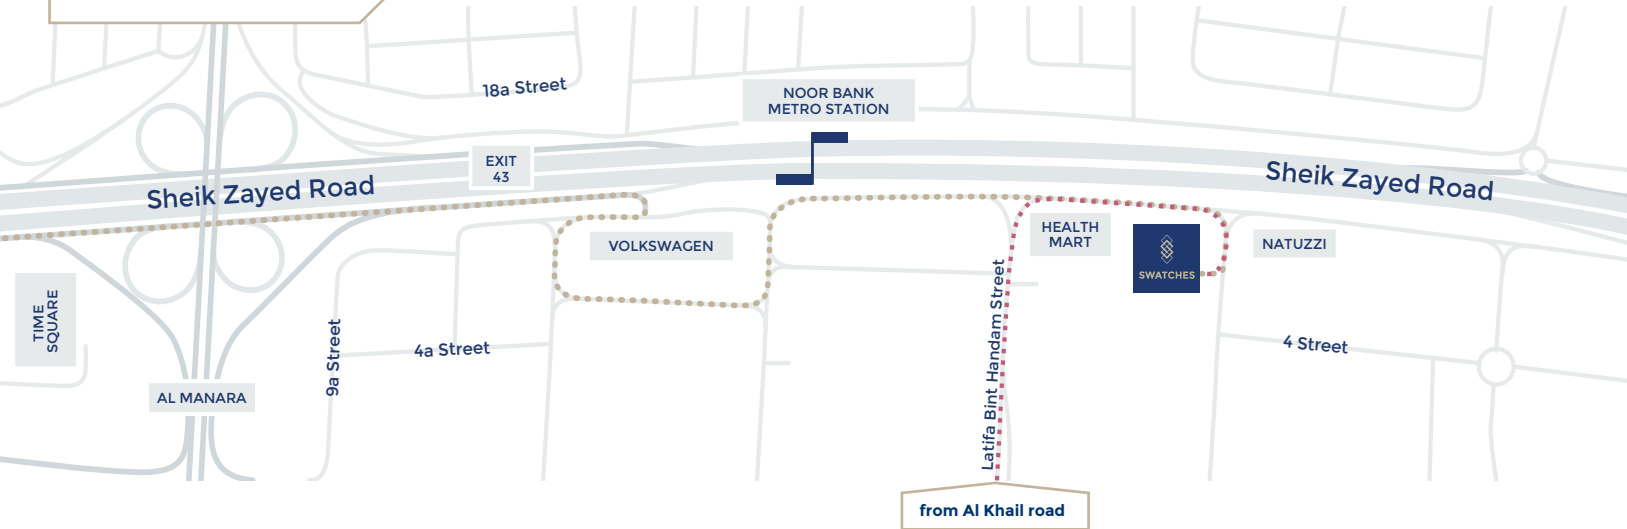

From Abu Dhabi

SWATCHES – Smark Building – Office n 3 – 1st floor – T +971 4 338 3341 – info@swatches.ae

- From Sheik Zayed Road, take Exit 43, Al Manara Road. Proceed straight and follow for Noor Bank metro station. Go around Volkswagen showroom, to take the service road to Oasis Center . Just after the cross with Latifa Bint Hamdan Street, you will find Smark building on the right. The entrance to SWATCHES office is on left side of the building.
- From Al Khail Road take Exit 24, Latifa Bint Hamdan. Keep go straight until you see Health Marth on the corner. Turn right and you will find Smark Building.

From Dubai